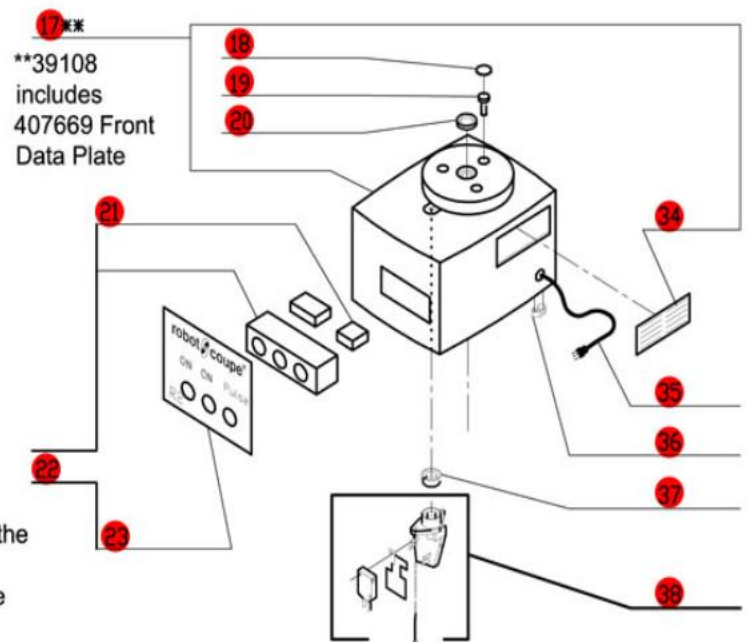

# R2B (3 Quart)

Serial Numbers-246xxxxx03  
 1-Speed, 120 Volt, 1 Phase, 60Hz., 1/2 HP.  
 1725 RPM, 7 Amps

\* If ordering the R2B (bowl only) with the clear bowl, order model number R2BCLR

**Click on Red Dot  
 OR  
 Call us  
 800-465-6060**