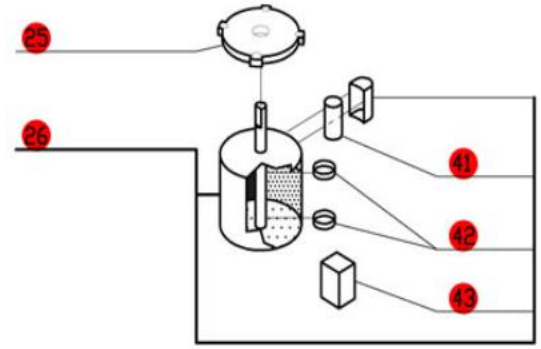

# R2B (3 Quart)

Serial Numbers-246xxxxx03  
 1-Speed, 120 Volt, 1 Phase, 60Hz., 1/2 HP.  
 1725 RPM, 7 Amps

\* If ordering the R2B (bowl only) with the clear bowl, order model number R2BCLR

**Click on Red Dot  
 OR  
 Call us  
 800-465-6060**