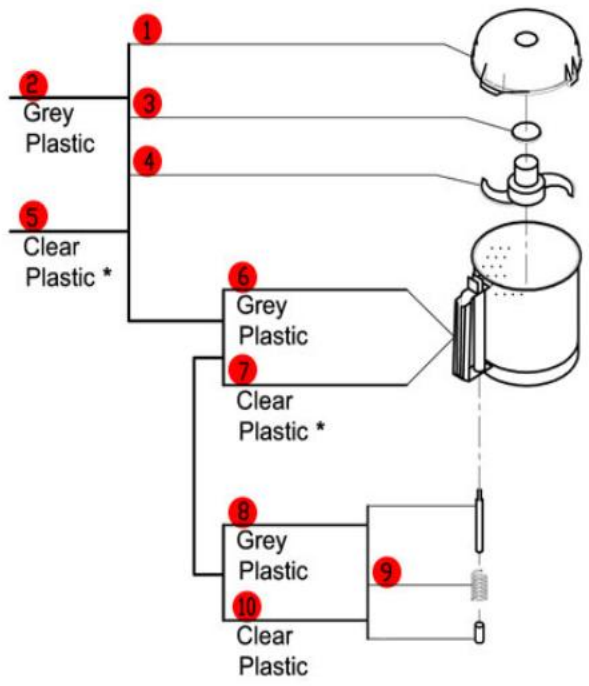

# R2B (3 Quart)

Serial Numbers-246xxxxx03  
 1-Speed, 120 Volt, 1 Phase, 60Hz., 1/2 HP.  
 1725 RPM, 7 Amps

\* If ordering the R2B (bowl only) with the clear bowl, order model number R2BCLR

**Click on Red Dot  
 OR  
 Call us  
 800-465-6060**