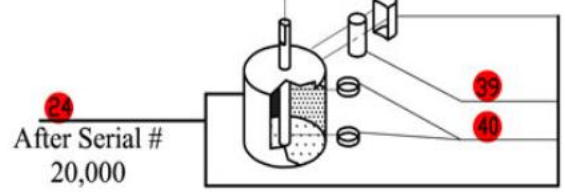

# R2B (3 Quart)

Serial Numbers-246xxxxx03  
 1-Speed, 120 Volt, 1 Phase, 60Hz., 1/2 HP.  
 1725 RPM, 7 Amps

\* If ordering the R2B (bowl only) with the clear bowl, order model number R2BCLR

**Click on Red Dot  
 OR  
 Call us  
 800-465-6060**