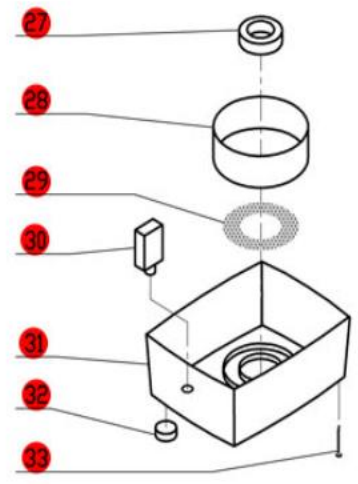

# R2B (3 Quart)

Serial Numbers-246xxxxx03  
 1-Speed, 120 Volt, 1 Phase, 60Hz., 1/2 HP.  
 1725 RPM, 7 Amps

\* If ordering the R2B (bowl only) with the clear bowl, order model number R2BCLR

**Click on Red Dot  
 OR  
 Call us  
 800-465-6060**